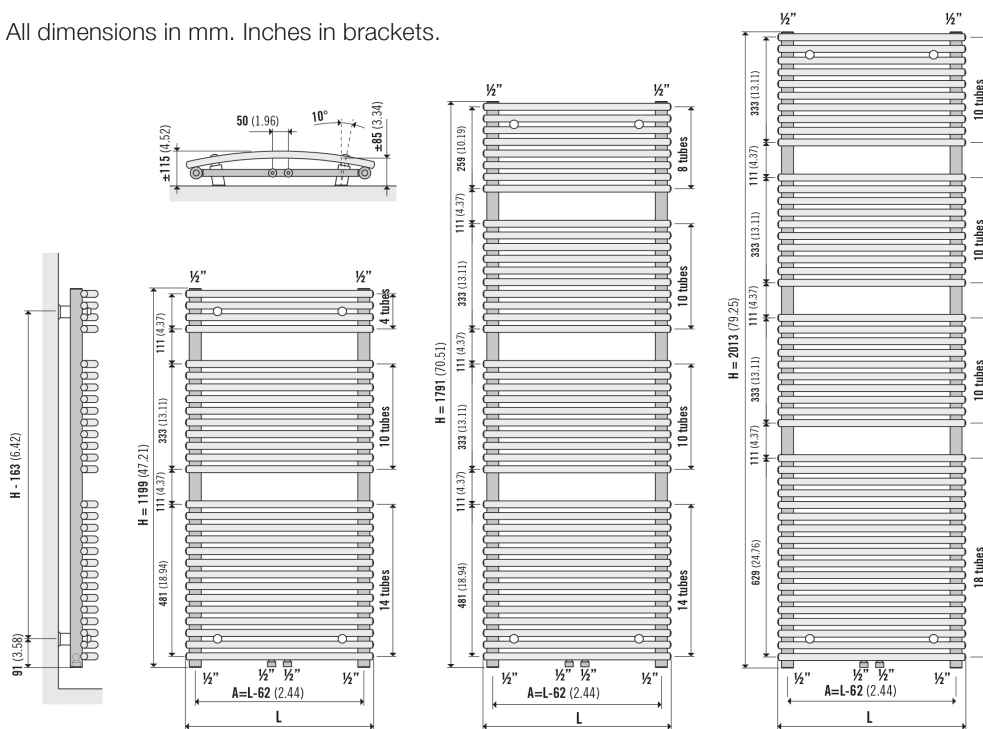

New Stelrad Curved Caliente Towel Rail

50Δt (75/65/20°C) **Single Towel Rail**

Height	Length mm	UIN	Heat output Watts	Heat output Btu/hr
1199	496	401111496	675	2303
	595	401111595	794	2709
1791	496	401711496	986	3364
	595	401711595	1158	3951
2013	496	402011496	1099	3750
	595	402011595	1294	4415

Δt50 is the UK's industry standard for heating outputs, which has an operating temperature of 75/65/20°C if you have a low temperature heat source you may wish to consider Δt40 or Δt30 output (see your installer or system designer).

Curved Caliente Towel Rail

All dimensions in mm. Inches in brackets.