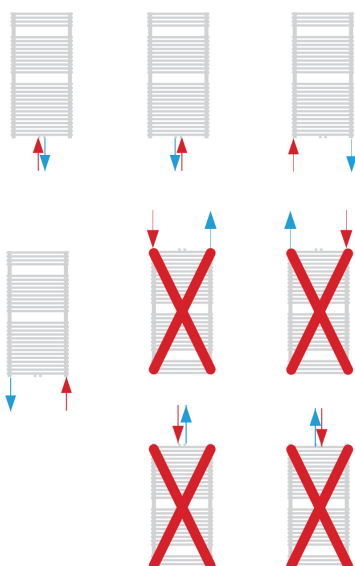

50Δt (75/65/20°C) **Single Towel Rail**

Height	Length mm	UIN	Heat output Watts	Heat output Btu/hr
1199	496	401111496	675	2303
	595	401111595	794	2709
1791	496	401711496	986	3364
	595	401711595	1158	3951
2013	496	402011496	1099	3750
	595	402011595	1294	4415

Curved Caliente Towel Rail

All dimensions in mm. Inches in brackets.

Curved Caliente Towel Rail piping options

Piping options: BBOE (Bottom, Bottom, Opposite, End)

colourful

A shade for every room, for every interior. Opt for warm elegance, baroque ambience or modern minimalism.